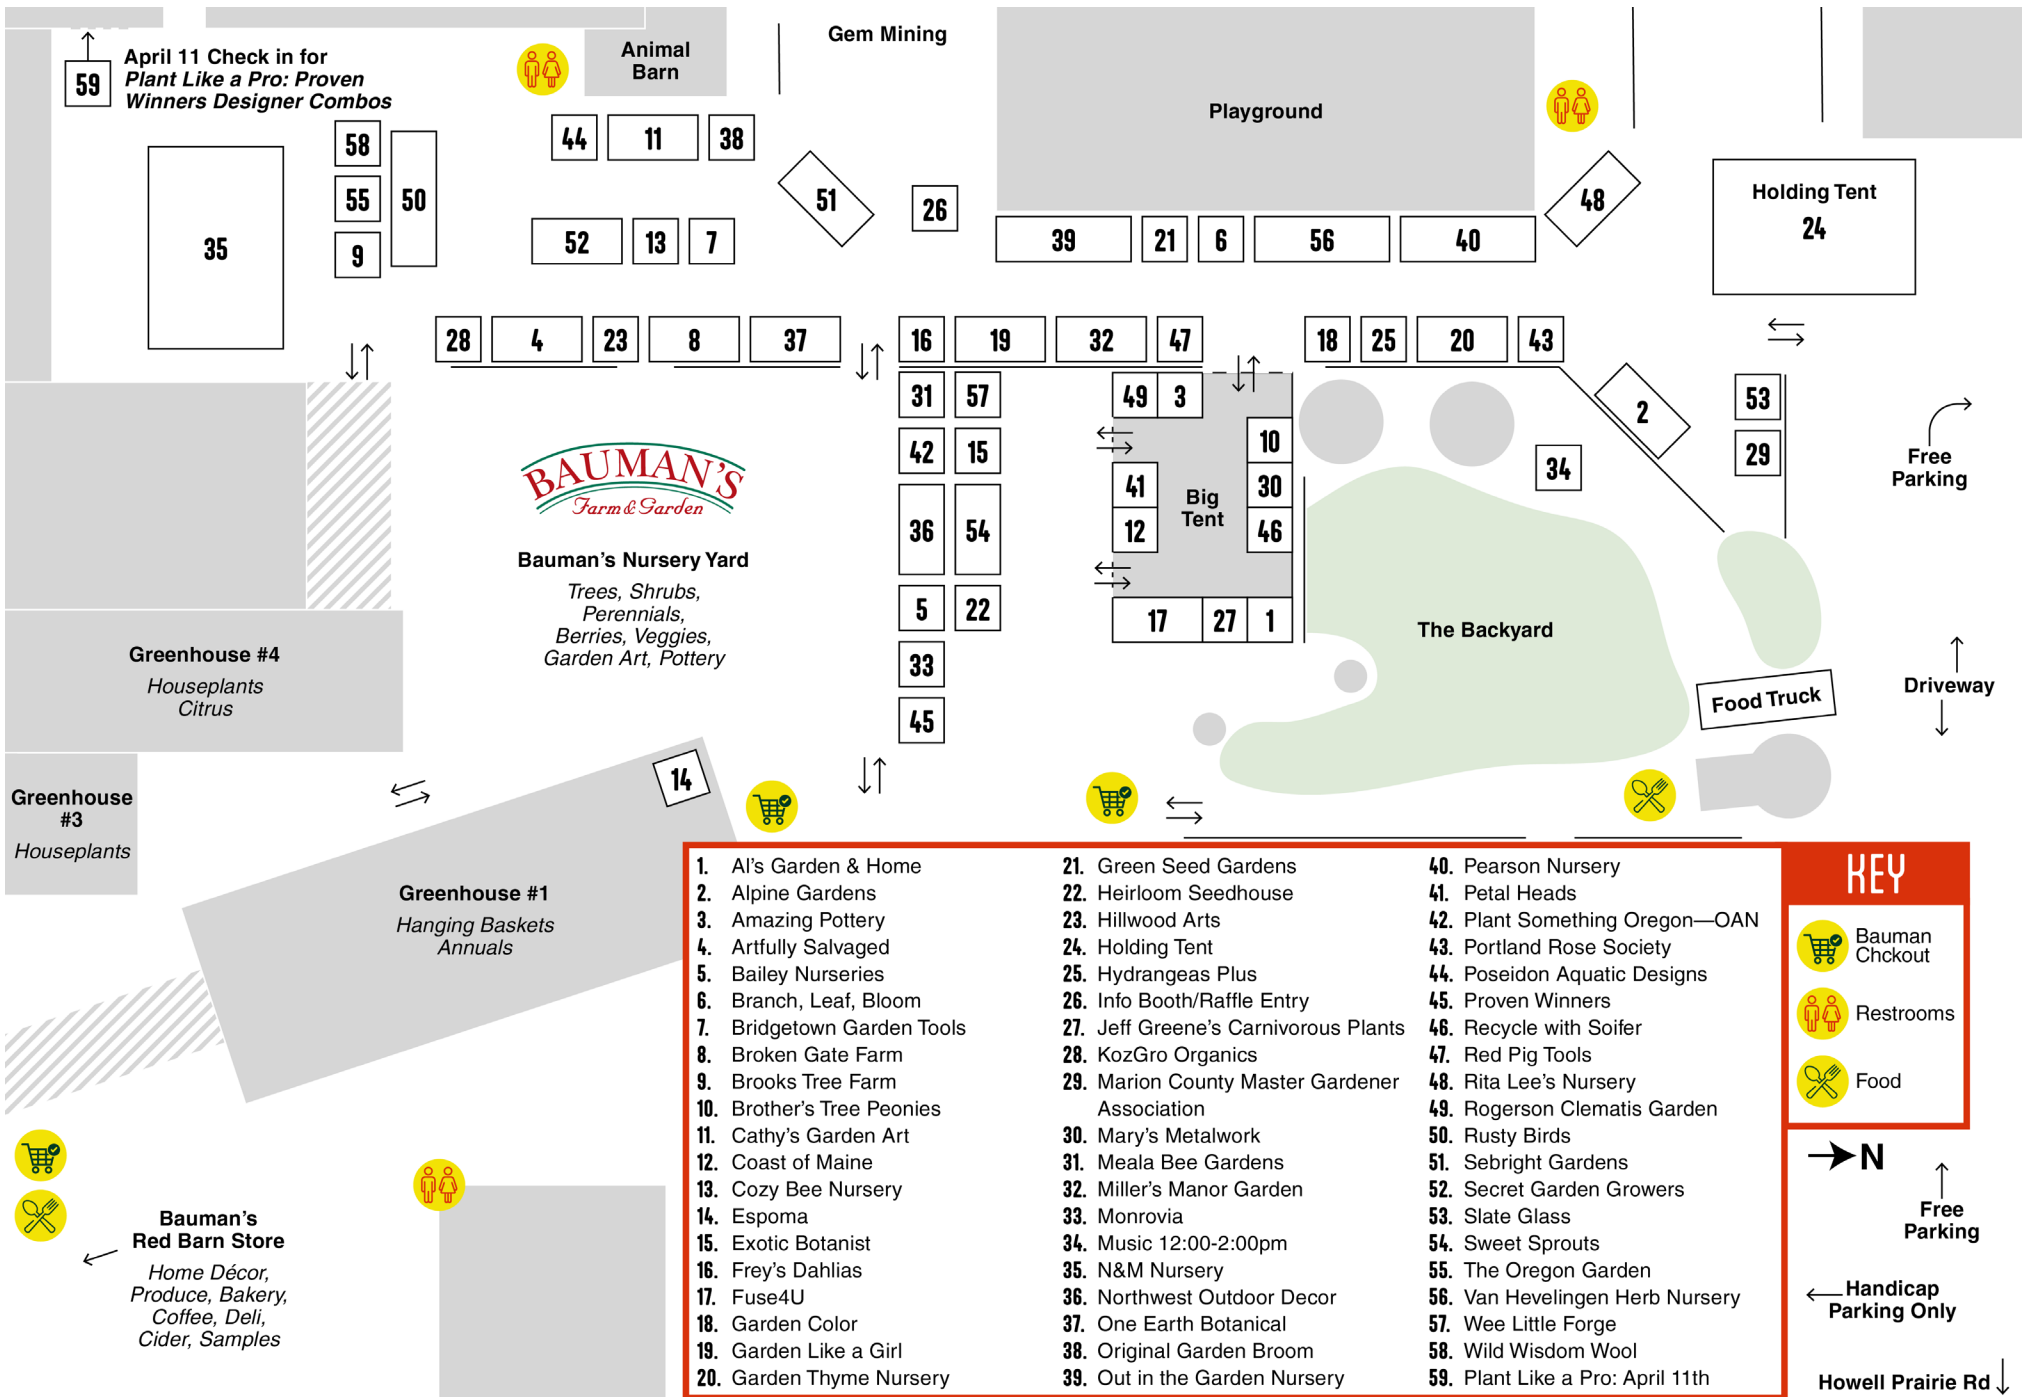

2026 GARDENPALOOZA MAP

Bauman's Nursery Yard

*Trees, Shrubs,
Perennials,
Berries, Veggies,
Garden Art, Pottery*

Greenhouse #3
Houseplants

Greenhouse #4
Houseplants
Citrus

Greenhouse #1
Hanging Baskets
Annuals

Bauman's Red Barn Store
Home Décor,
Produce, Bakery,
Coffee, Deli,
Cider, Samples

- | | | |
|----------------------------|---|----------------------------------|
| 1. Al's Garden & Home | 21. Green Seed Gardens | 40. Pearson Nursery |
| 2. Alpine Gardens | 22. Heirloom Seedhouse | 41. Petal Heads |
| 3. Amazing Pottery | 23. Hillwood Arts | 42. Plant Something Oregon—OAN |
| 4. Artfully Salvaged | 24. Holding Tent | 43. Portland Rose Society |
| 5. Bailey Nurseries | 25. Hydrangeas Plus | 44. Poseidon Aquatic Designs |
| 6. Branch, Leaf, Bloom | 26. Info Booth/Raffle Entry | 45. Proven Winners |
| 7. Bridgetown Garden Tools | 27. Jeff Greene's Carnivorous Plants | 46. Recycle with Soifer |
| 8. Broken Gate Farm | 28. KozGro Organics | 47. Red Pig Tools |
| 9. Brooks Tree Farm | 29. Marion County Master Gardener Association | 48. Rita Lee's Nursery |
| 10. Brother's Tree Peonies | 30. Mary's Metalwork | 49. Rogerson Clematis Garden |
| 11. Cathy's Garden Art | 31. Meala Bee Gardens | 50. Rusty Birds |
| 12. Coast of Maine | 32. Miller's Manor Garden | 51. Sebright Gardens |
| 13. Cozy Bee Nursery | 33. Monrovia | 52. Secret Garden Growers |
| 14. Espoma | 34. Music 12:00-2:00pm | 53. Slate Glass |
| 15. Exotic Botanist | 35. N&M Nursery | 54. Sweet Sprouts |
| 16. Frey's Dahlias | 36. Northwest Outdoor Decor | 55. The Oregon Garden |
| 17. Fuse4U | 37. One Earth Botanical | 56. Van Hevelingen Herb Nursery |
| 18. Garden Color | 38. Original Garden Broom | 57. Wee Little Forge |
| 19. Garden Like a Girl | 39. Out in the Garden Nursery | 58. Wild Wisdom Wool |
| 20. Garden Thyme Nursery | | 59. Plant Like a Pro: April 11th |

KEY

-  Bauman Checkout
-  Restrooms
-  Food

-  N
-  Free Parking
-  Handicap Parking Only

Howell Prairie Rd ↓