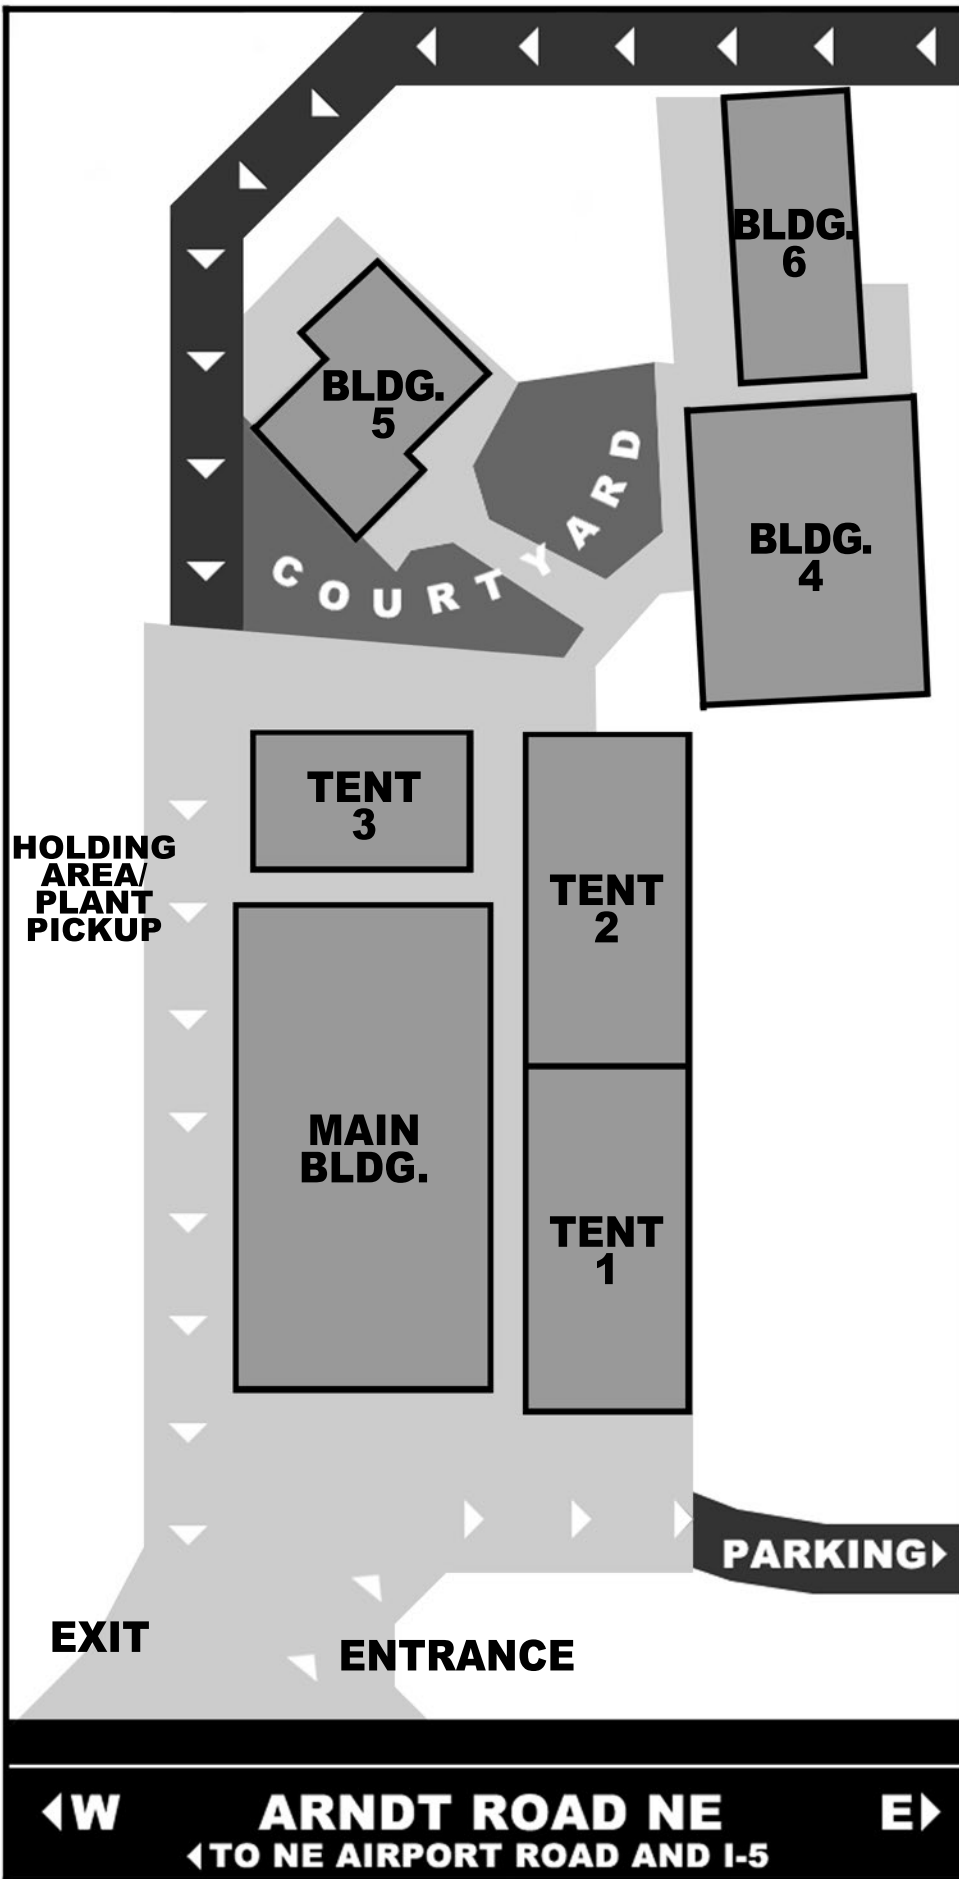

BOOTH MAP 2019

MAIN BUILDING

FOOD

Miller's Manor
Secret Garden Grower

TENT 1

Brothers Peonies
Dancing Oaks Nursery
Egan Gardens
French Prairie Perennials
Frey's Dahlias
Red Pig Tools
Sebright Gardens
Wild Ginger Farm