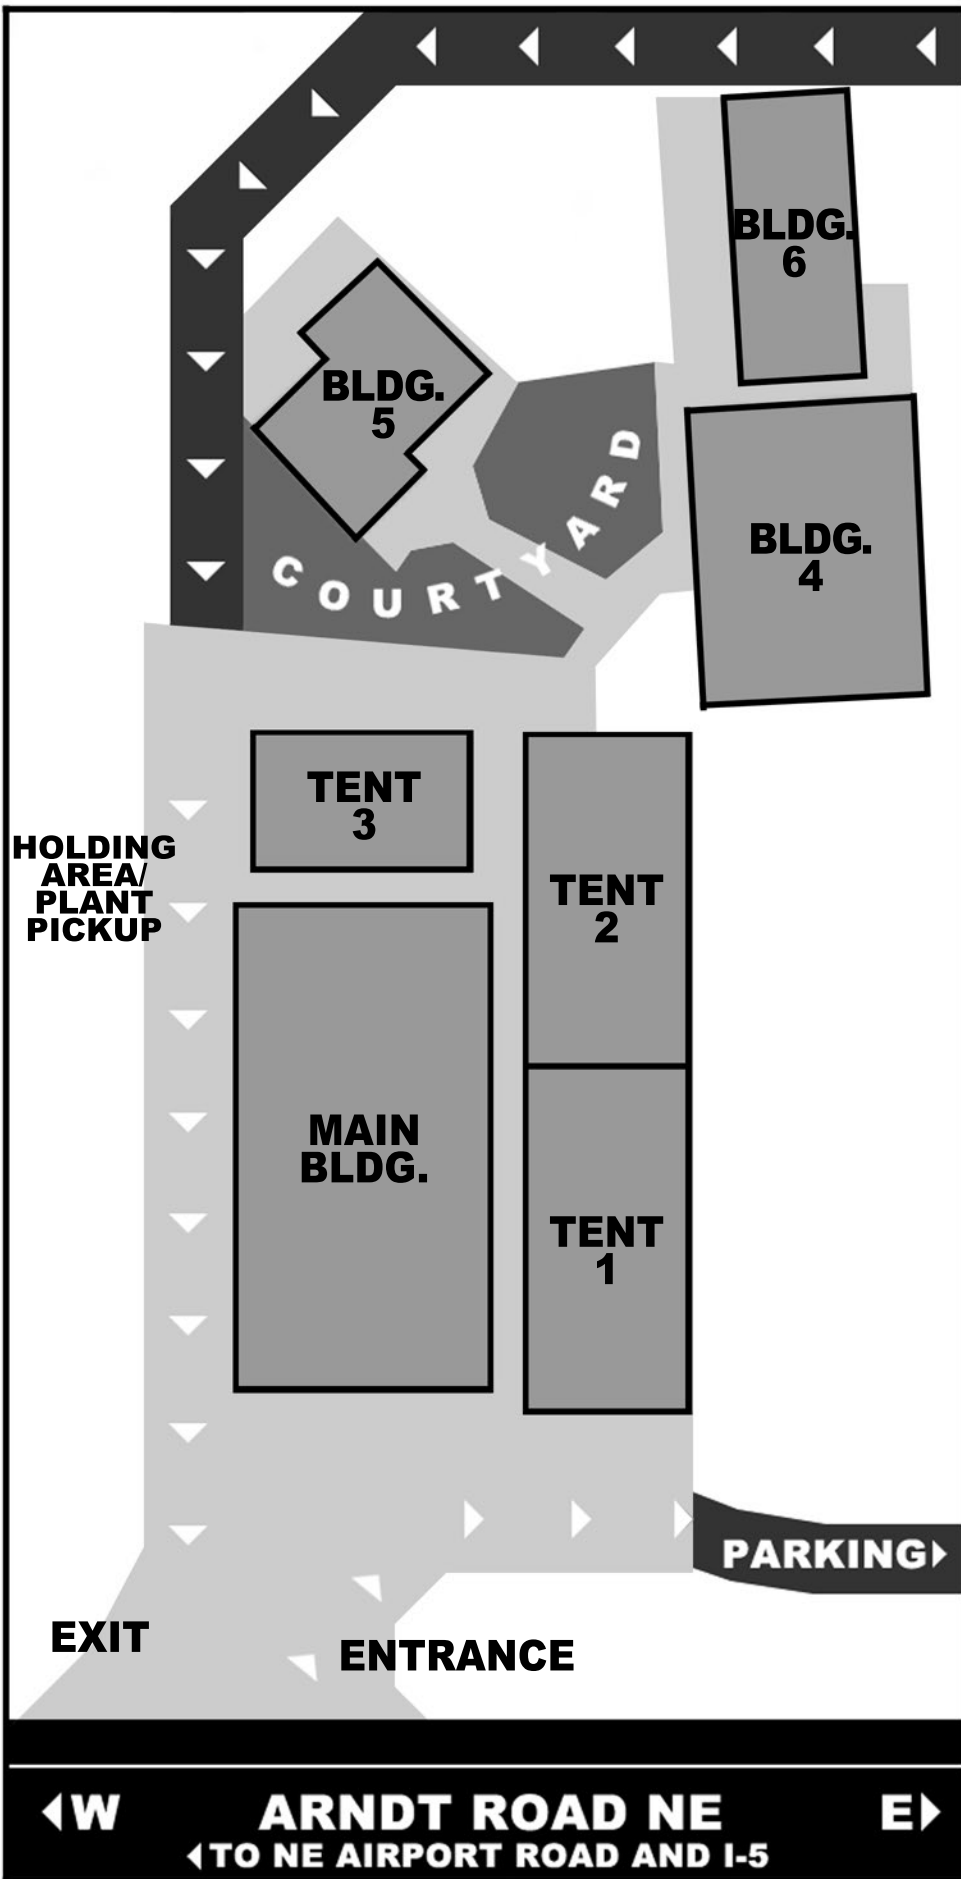

BOOTH MAP 2019

MAIN BUILDING

FOOD

Miller's Manor
Secret Garden Grower

TENT 1

Brothers Peonies
Dancing Oaks Nursery
Egan Gardens
French Prairie Perennials
Frey's Dahlias
Red Pig Tools
Sebright Gardens
Wild Ginger Farm