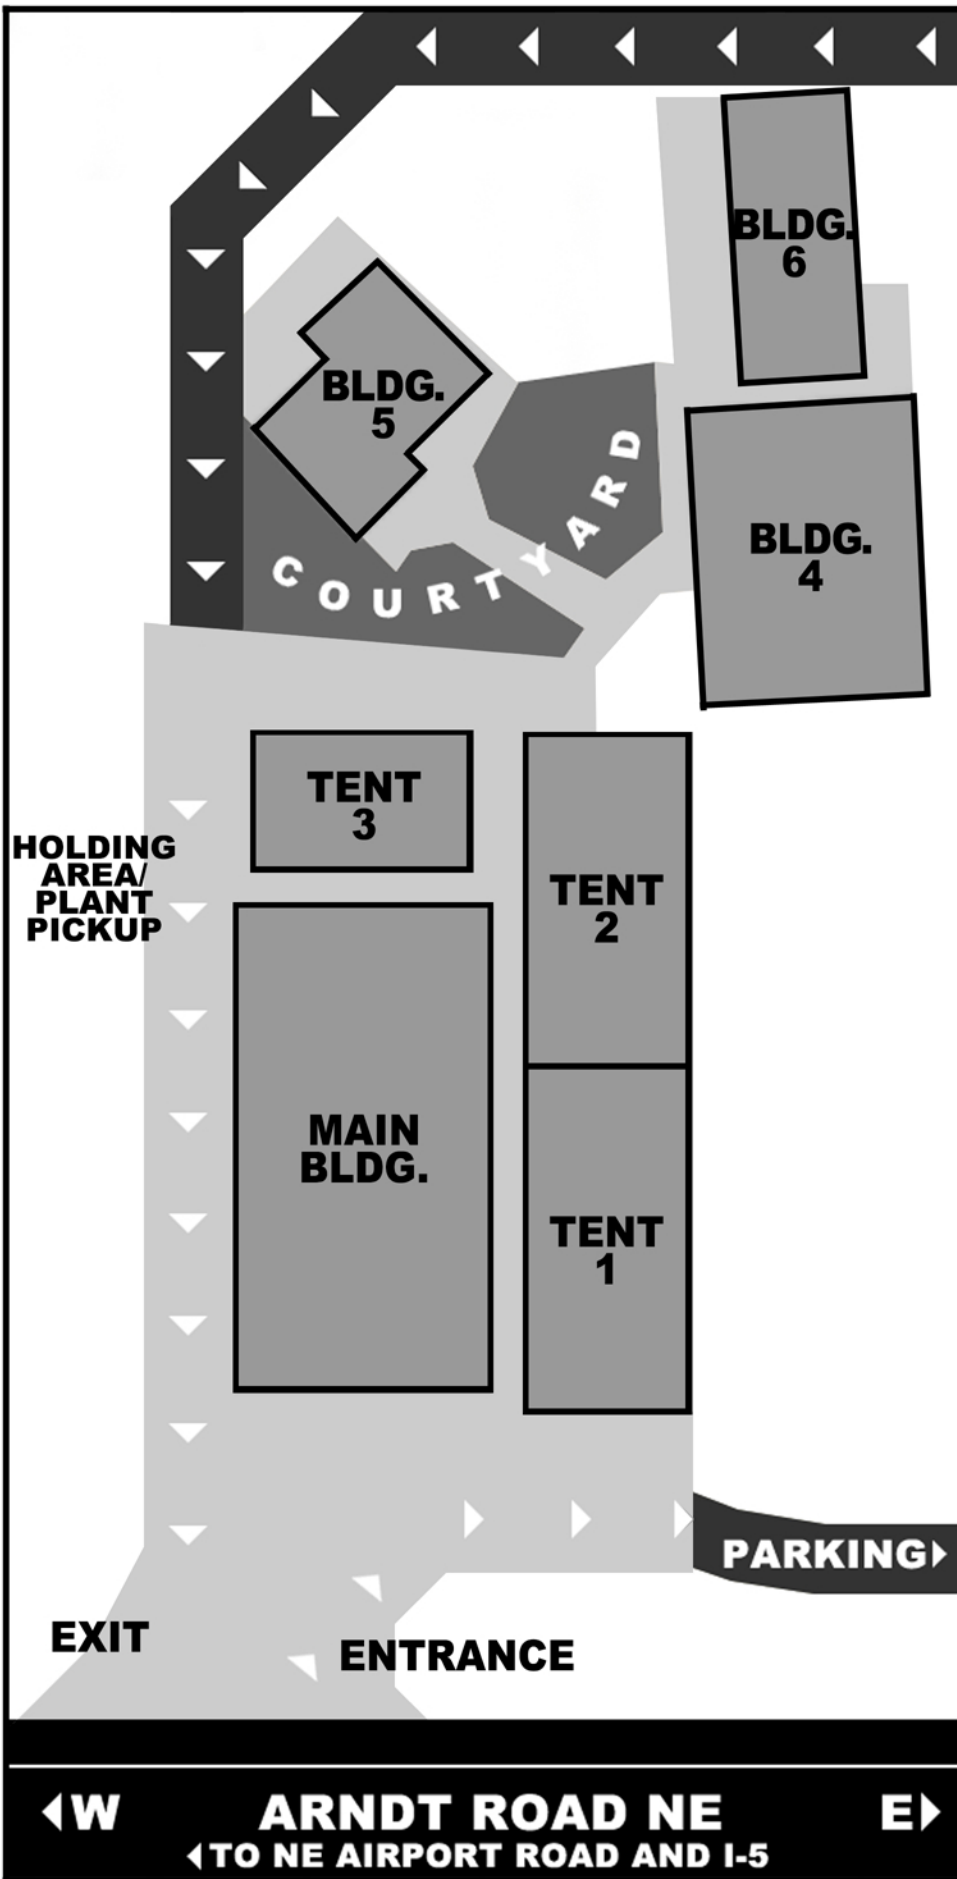

BOOTH MAP 2018

MAIN BUILDING

FOOD

TENT 1

- Brothers Peonies
- Dancing Oaks Nursery
- Egan Gardens
- French Prairie Perennials
- Frey's Dahlias
- Red Pig Tools
- Sebright Gardens
- Wild Ginger Farm

TENT 2

- Artfully Salvaged
- French Prairie Gardens
- Garden Color
- Highland Heather
- Margie's Farm and Garden
- Oregon Native Plant Nursery
- Out in the Garden Nursery
- Rogerson Clematis Garden
- Sebright Gardens

TENT 3

- Elegant Garden Design
- Garden Whimsies
- He Sells These Shells
- Oregon Coast Wasabi
- Sedum Chicks

BUILDING 4

- Bauman's Farm & Garden
- Cowdawg Creations
- Hydrangeas Plus
- Mini Forest by Sky
- Tractor