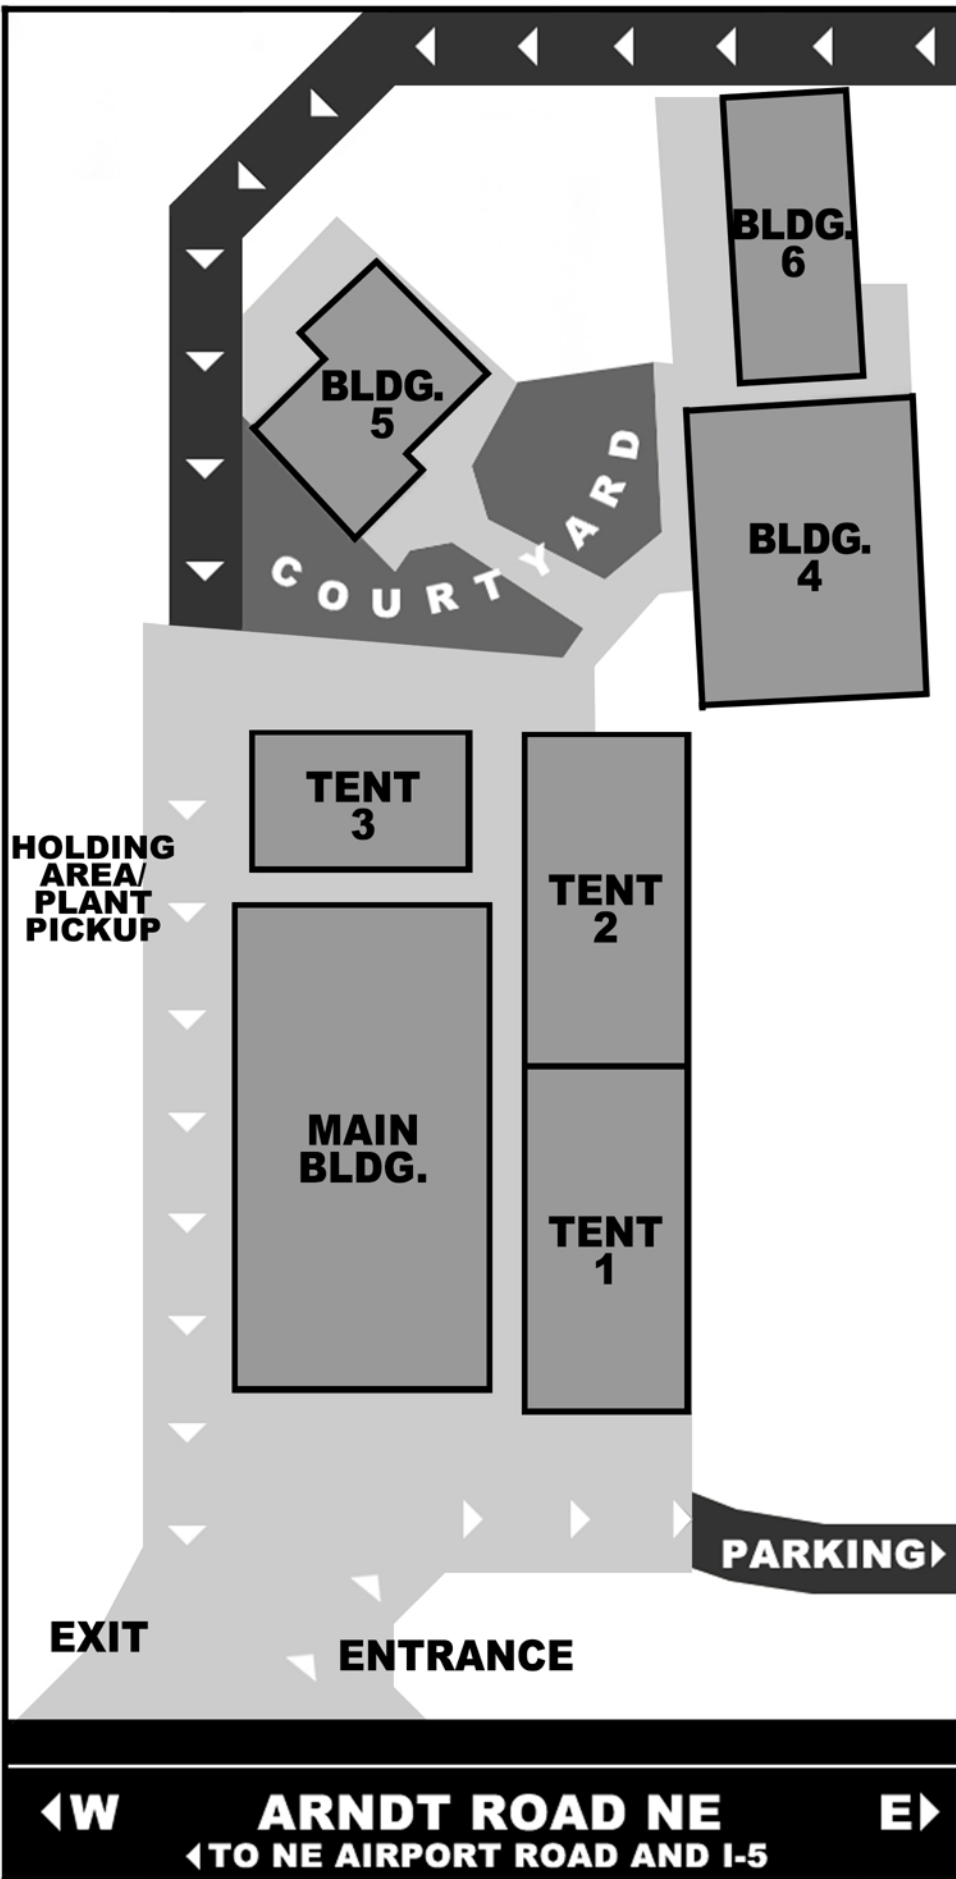

BOOTH MAP 2017

MAIN BUILDING

FOOD

TENT 1

- Brothers Peonies
- Dancing Oaks Nursery
- Egan Gardens
- French Prairie Perennials
- Frey's Dahlias
- Red Pig Tools
- Sebright Gardens
- Wild Ginger Farm

TENT 2

- Artfully Salvaged
- Dish if Up Whimsyz
- French Prairie Gardens
- Garden Color
- Highland Heather
- Margie's Farm and Garden
- Out in the Garden Nursery
- Sebright Gardens

TENT 3

- Black Gold
- Bonsai Akira
- Elegant Garden Design
- Garden Whimsies
- He Sells These Shells
- Sedum Chicks

BUILDING 4

- Bauman's Farm & Garden
- Cowdawg Creations
- Hydrangeas Plus
- Mini Forest by Sky
- Tractor